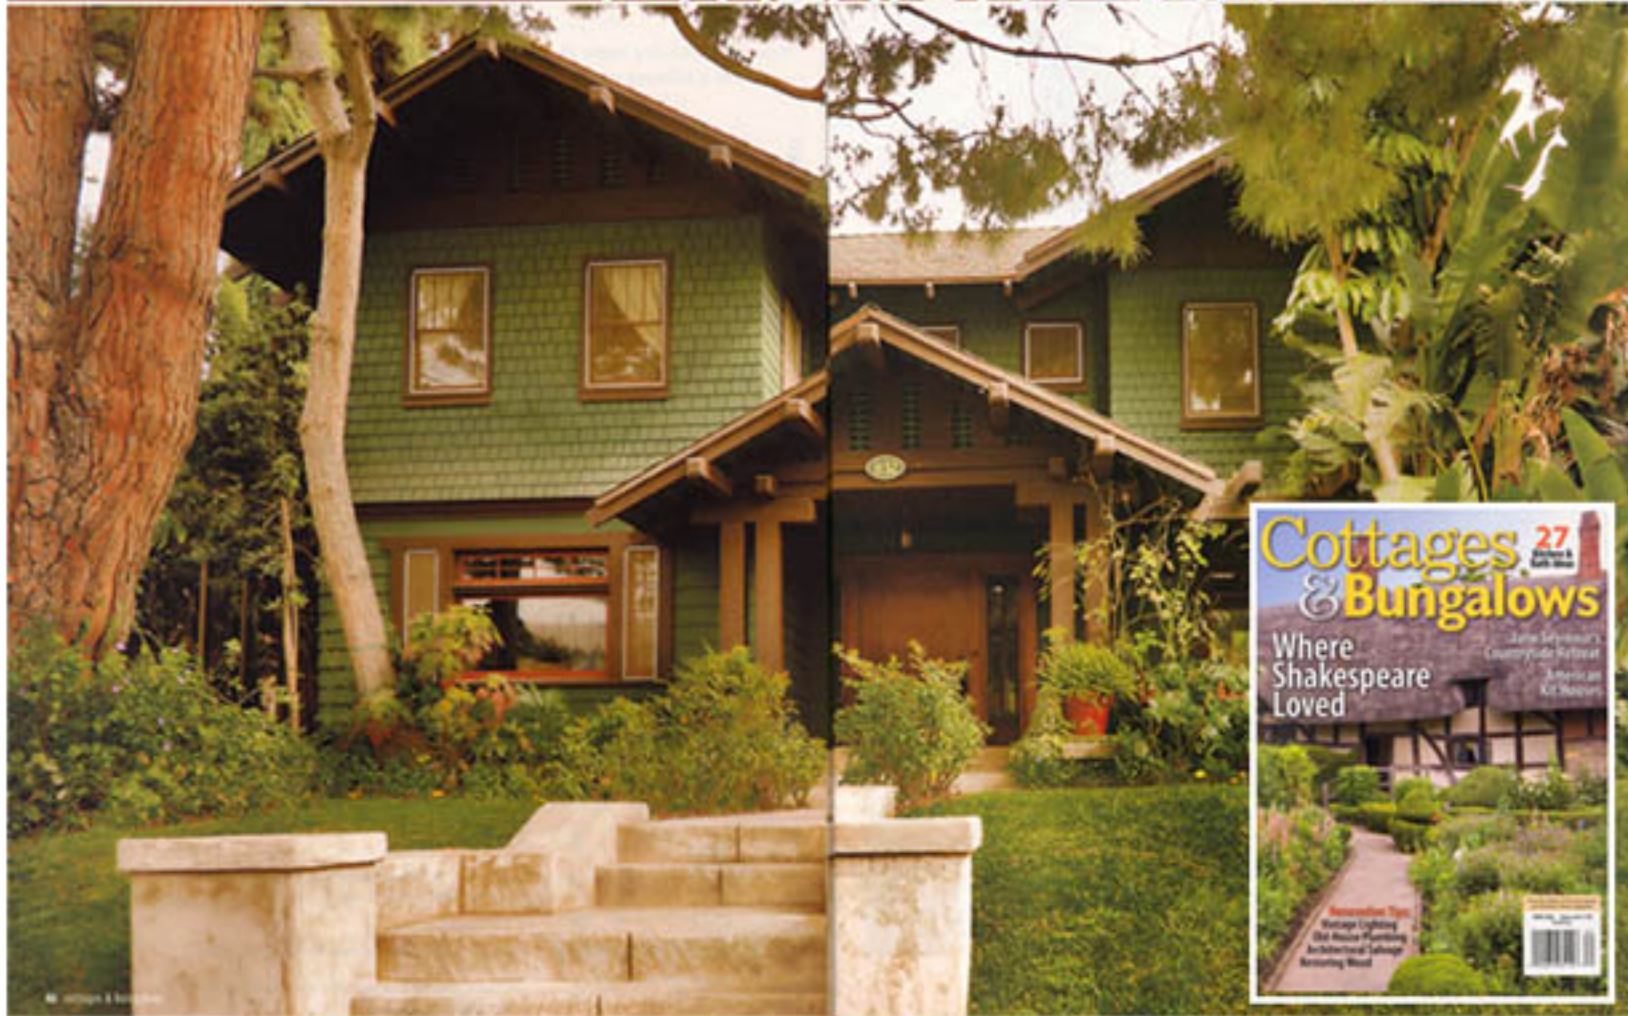

Two filmmakers bring a Craftsman back into focus.

BY LAURA BERRY • PHOTOGRAPHY BY SARA SCHWARTZ

THE RIGHT DIRECTION

Cottages & Bungalows

Spring 2008

Circa 1905 Art Nouveau Three Light Early Electric Fixture in Verde and Wax With Fleur de Lis Castings and Antique Steuben Gold Aurene Shades

Circa 1910 Antique Five Light Cascade Fixture in Verde and Wax with Hammered Medallion, Cast Art Nouveau Shade Holders and Gold Aurene Shades

Circa 1910 Four Light Close Mount in Verde and Wax With Embossed Art Nouveau Details

Circa 1910 Three Light Close Mount in Verde and Wax with Embossed Details